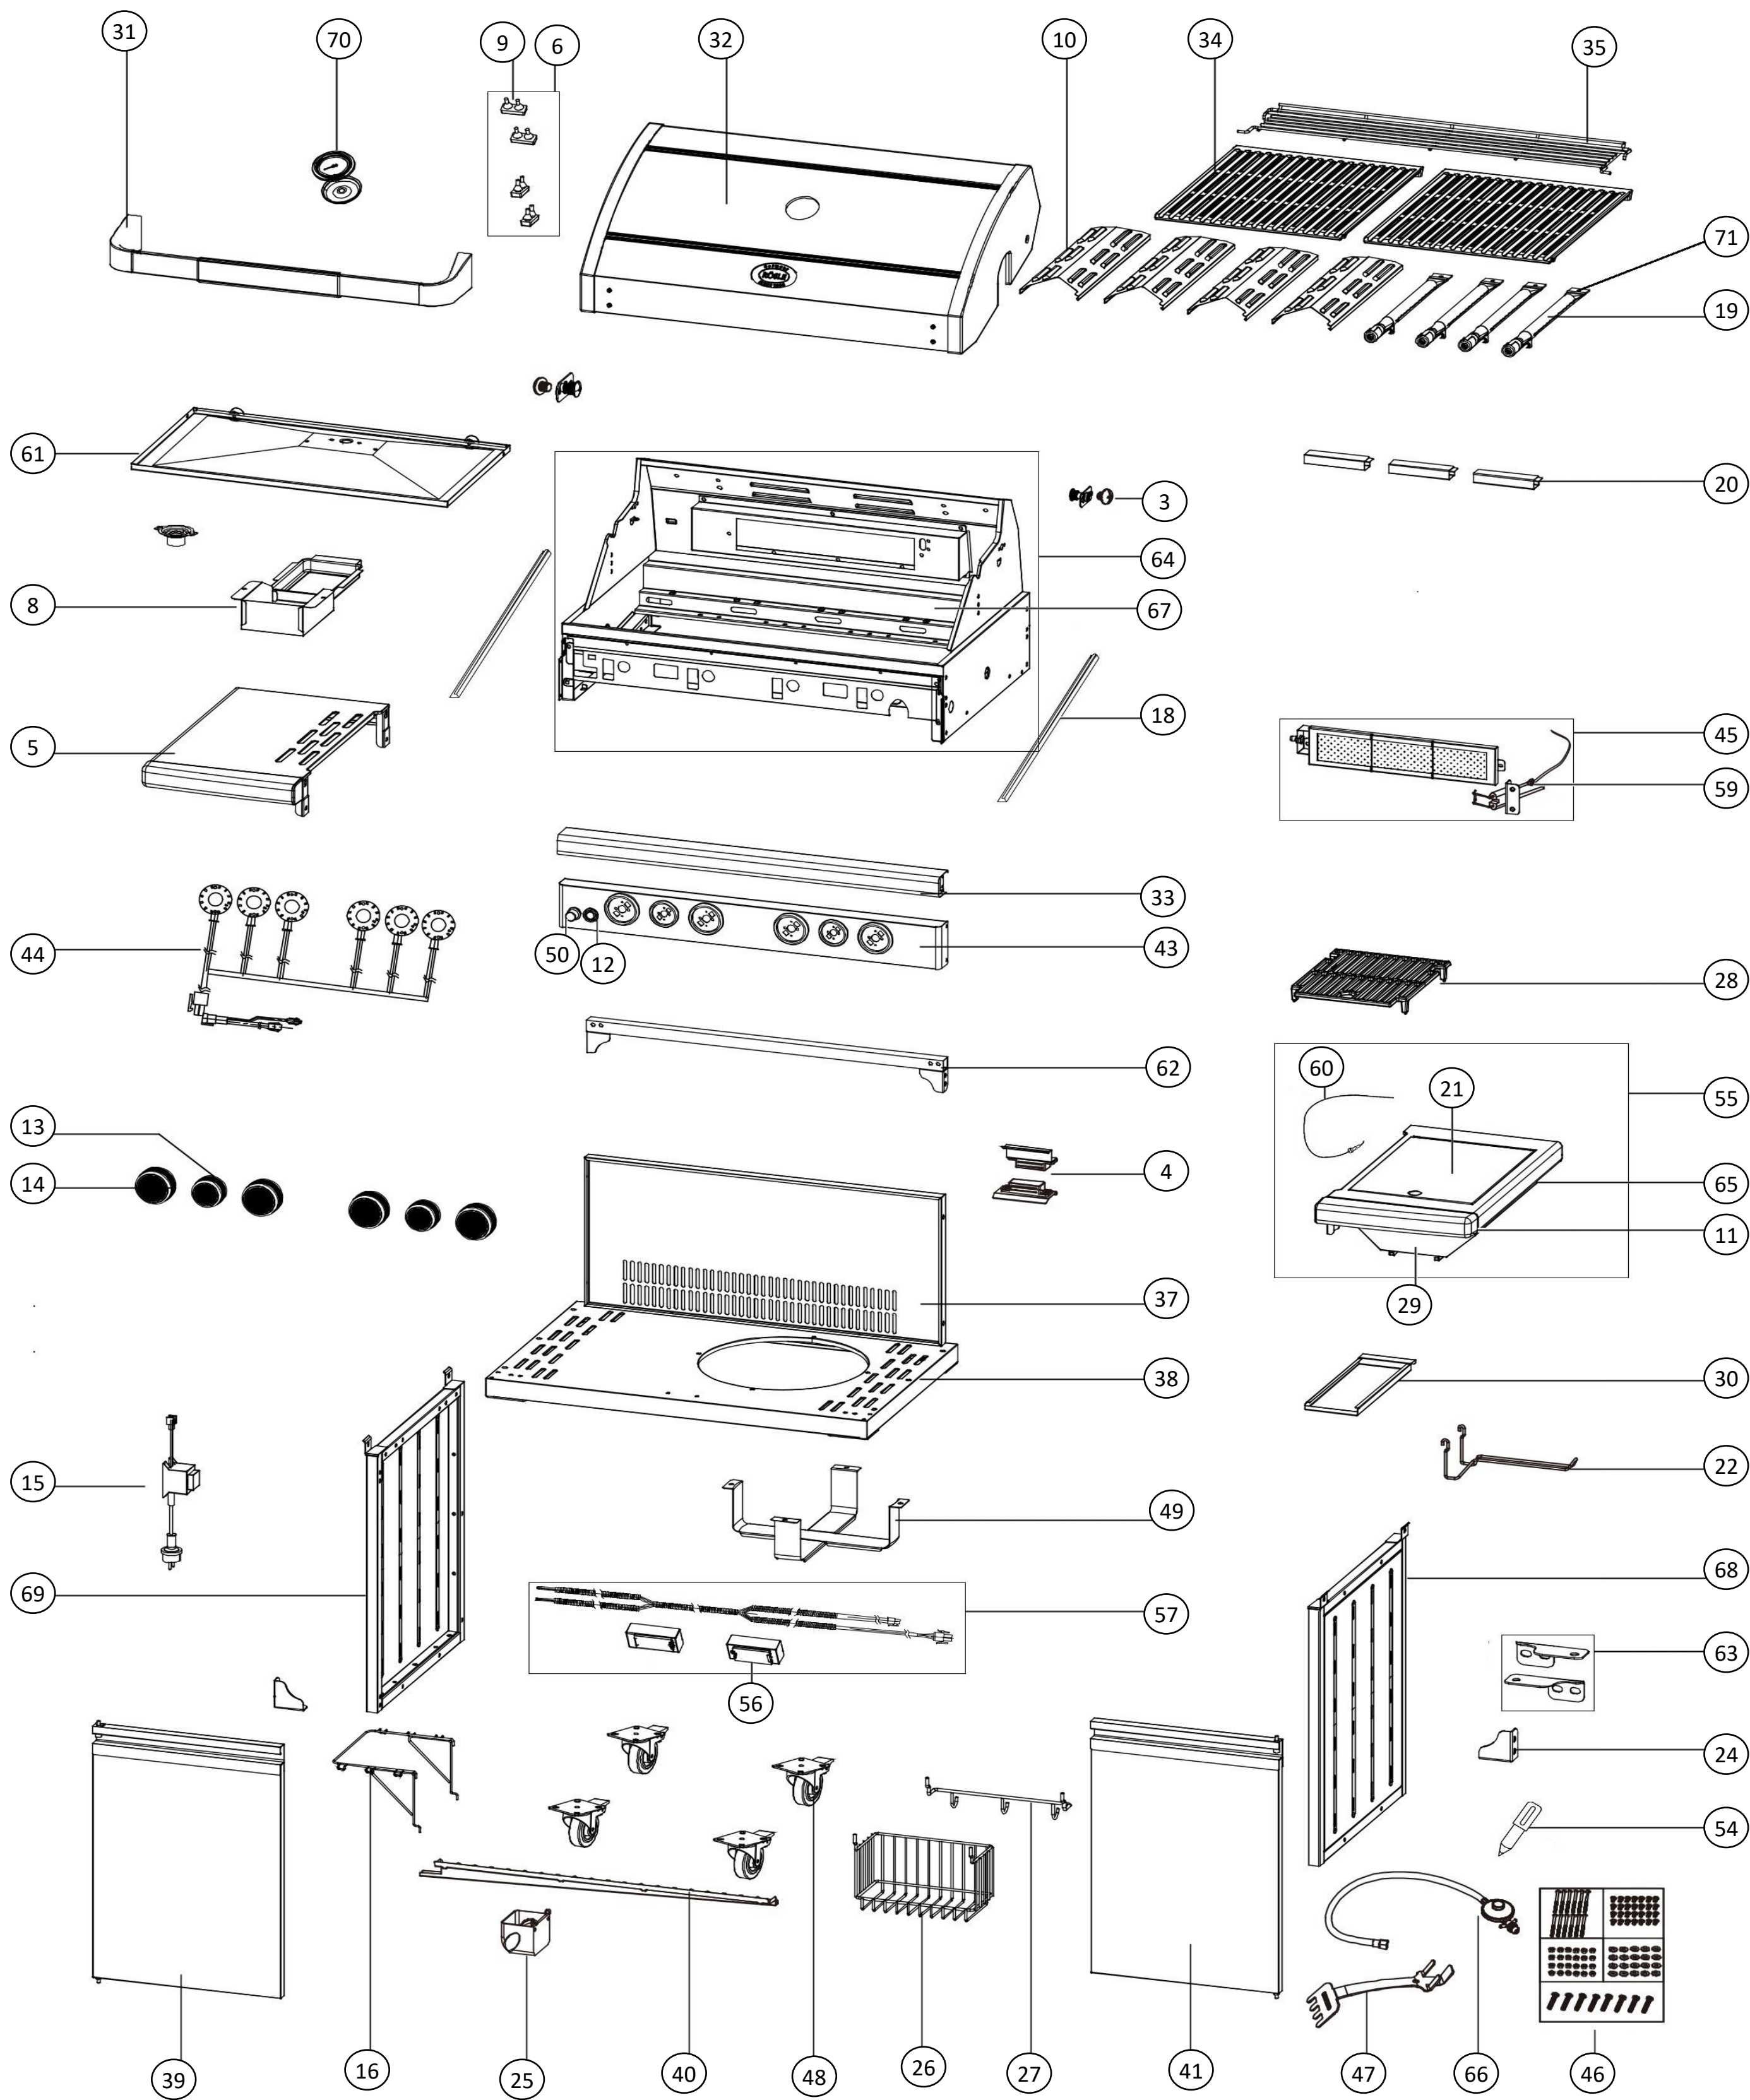

Spare parts

25559 BBQ-Station Magnum Pro G4 50mbar schwarz

Spare parts

25559 BBQ-Station Magnum Pro G4 50mbar schwarz

Date: 2023-07-11

No.	Art. No.	Description
3	27303	Lid hinge Set Magnum
4	27304	Magnet f. door Magnum (incl. Holder)
5	27306	Side table Magnum
6	27314	Rubber feet for Lid Magnum (4 pces)
8	27332	Fat Tray Magnum (incl. Holder)
9	27333	Rubber foot for Lid Magnum (1 pce)
10	27334	Flame tamer Magnum (stainless steel)
11	27338	Decor trim f. side table Magnum
12	27340	Light switch Magnum
13	27341	Turning knob Side Burner/Primezone Magnum (1 pce)
14	27342	Turning knob Magnum main burner (1 pce)
15	27343	Power Supply Magnum
16	27344	Rubbish bag holder
18	27346	Fat tray support bracket Magnum (1 pce)
19	27351	Stainless steel burner Magnum 50 mbar (1 pce)
20	27352	Cross lighter Magnum
21	27353	Cover f side table Magnum
22	27355	Paper towel holder Magnum
24	27357	Cabinet corner brace Magnum (1 pce)
25	27359	Fettauffangschale FatDrip-System Magnum
26	27361	Sauce bottle wire rack Magnum
27	27362	Utensils holder Magnum (stainless steel)
28	27375	Cast iron grid Magnum primezone
29	27376	Infrared burner Magnum Primezone (50 mbar)
30	27378	Fat tray Primezone Magnum
31	27429	Lid Handle w silicone Magnum G4 (incl. holder, screws)
32	27313	Lid Magnum G4/Pro G4 (w/o handle)
33	27368	Decor trim Burner Unit Magnum G4
34	27365	Grilling Grate Magnum G4 (cast iron 40 x 48 cm)
35	27366	Warming rack Magnum G4 (stainless steel)
37	27370	Cabinet back panel Magnum G4 (black)
38	27380	Cabinet bottom panel Magnum G4 (black)
39	27371	Door right Magnum G4 (black 1 pce)
40	27372	Fatdripsystem drain Magnum G4/Pro
41	27373	Door right Magnum G4 (black 1 pce)
43	27318	Control panel Magnum Pro G4 (50 mbar incl. valve unit D/AT)
44	27325	Lighting set Magnum Pro G4
45	27327	Back Burner Magnum Pro G4 (incl. ignition)
46	27381	Screw Set Magnum Pro G4
47	27382	Grilling Grate lifter Magnum
48	27383	Wheel Magnum
49	27384	Gas bottle bracket Magnum
50	27385	Igniton box
54	27437	Touch-up pencil Magnum (black-brown)
55	27440	Side table w. primezone Magnum Pro (w/o grid)
56	27441	Inside lighting Magnum (incl. Bulbs (2 pces))
57	27443	Cable harness inside lighting Magnum G4 (w. light cover)
59	27447	ignition cabel with isolation (for Backburner Magnum G4)
60	27449	Ignition prime zone Magnum G3/4 (w. isolation incl. Ignition finger)
61	27451	Fat tray Magnum G4 (stainless steel with knob)
62	27456	Cabinet front top cross bar G4 (for Magnum)
63	27457	Door arrest f. Magnum (2 pces w. screws)
64	27459	Burner unit Magnum Pro G4 (w/o burner)
65	27460	Nozze mounting support f. Magnum Pro
66	27461	Gas regulator w. built in safety valve Magnum (50mbar D/AT)
67	27463	Rear panel f. burner unit Magnum G4 (incl. screws)
68	27528	Cabinet right side panel Magnum (black)
69	27529	Cabinet left side panel Magnum (black)
70	27439	Thermometer Magnum w. ring (incl. nut)
71	27600	Bolt with split pin Magnum for burner fixation